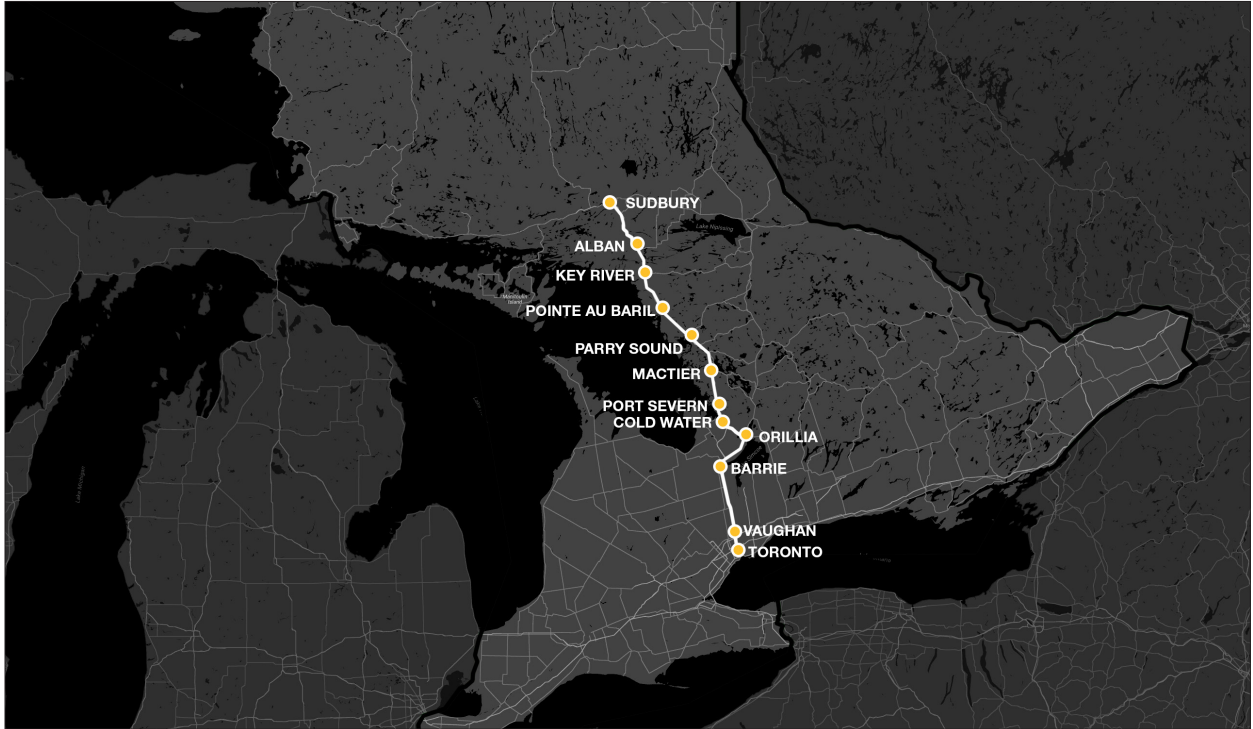

**TORONTO - BARRIE - PARRY SOUND - SUDBURY**

**How to Read our Schedules**

**Step 1:**  
Find the station or stop you are departing from. They are listed vertically on the left hand column.

**Step 2:**  
Note the schedule number as it indicates a bus trip (example 711 is the daily trip leaving Toronto at 9:15 am). There may be multiple buses leaving a stop per day therefore each trip has a unique schedule number.

**Step 3:**  
Look for the available departure times and verify that your destination is on that trip. Not all buses stop at every location. If you see an arrow or line marked on the trip it indicates that the bus is an express bus and will stop at only select locations.

## SCHEDULE #/No D'HORAIRE 202

Southbound / Vers le sud

SUDBURY>PARRY SOUND>BARRIE>TORONTO

Effective : May 10, 2026

en vigueur le 10 mai, 2026

TRIP #/N° DE VOYAGE	location details détails de l'arrêt	1234 DAILY QUOTIDIEN	1216 DAILY QUOTIDIEN	1232 DAILY QUOTIDIEN	
FREQUENCY/FRÉQUENCE					
Sudbury	  	07:10	14:00	16:30	-
Sudbury - Laurentian University/Université Laurentienne		-	-	16:50	-
Sudbury - Health Sciences North/Horizon Santé-Nord		-	-	16:59	-
Alban		-	-	17:43	-
Key River		-	-	18:03	-
Byng Inlet		-	-	18:13	-
Pointe Au Baril		-	-	18:28	-
Parry Sound		08:55	15:45	18:56	-
Parry Sound		09:15	16:05	19:11	-
Horseshoe Lake Rd /chemin Horseshoe Lake		⌂	-	⌂	-
Gordon Bay		⌂	-	⌂	-
Mactier		09:45	-	19:42	-
Port Severn		10:15	-	20:09	-
Coldwater		10:22	-	20:23	-
Orillia - Transit	 	-	17:15	20:46	-
Orillia - Georgian College/ Collège Géorgian		-	17:23	20:54	-
Barrie Allandale Transit Terminal	   	11:09	17:51	21:19	-
King City GO Station/ gare GO	 	11:52	-	-	-
Toronto - Vaughan-407 terminal/ gare 407	 	12:15	18:47	22:10	-
Toronto - Yorkdale	 	12:40	19:00	22:24	-
Toronto - Union Station Bus Terminal / gare d'autocar	   	-	-	22:55	-