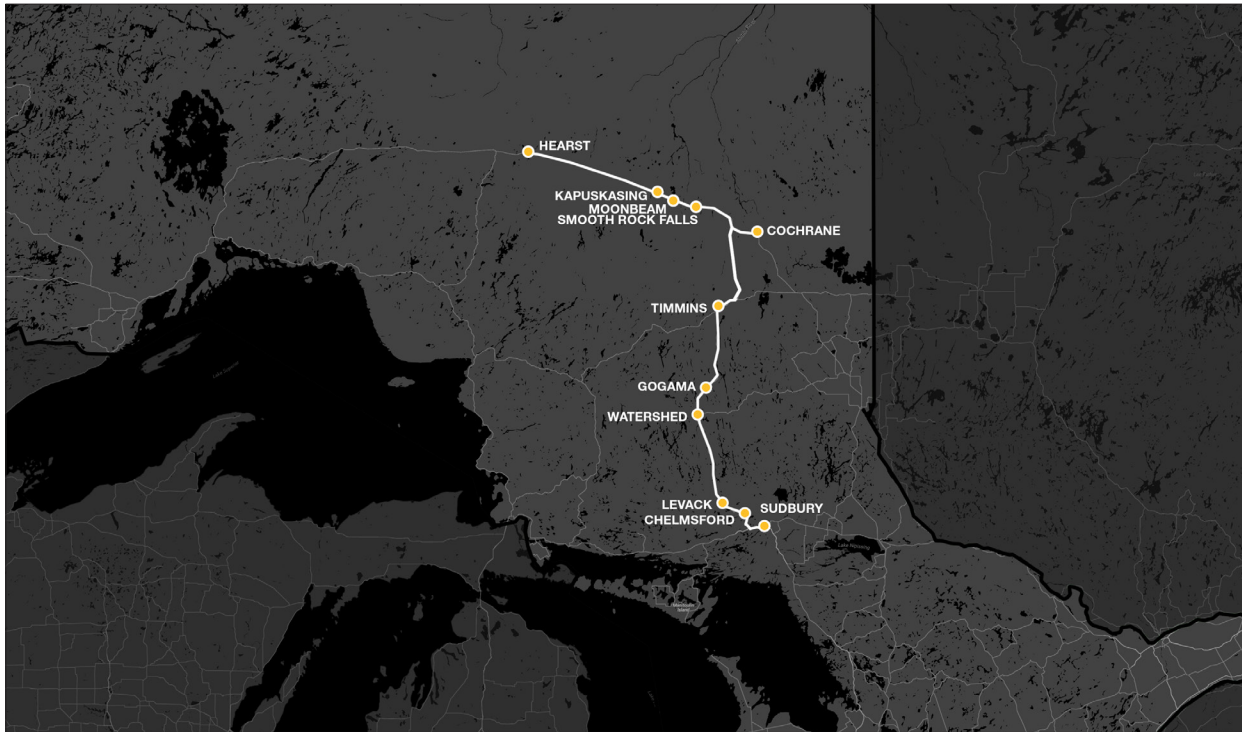

SUDBURY - TIMMINS - HEARST

How to read our schedules

Step 1:

Find the station or stop you are departing from. They are listed vertically on the left hand column.

Step 2:

Note the schedule number as it indicates a bus trip (example 711 is the daily trip leaving North Bay at 9:15 a.m.). There may be multiple buses leaving a stop per day therefore each trip has a unique schedule number.

Step 3:

Look for the available departure times and verify that your destination is on that trip. Not all buses stop at every location. If you see an arrow or line marked on the trip it indicates that the bus is an express bus and will stop at only select locations.

SCHEDULE #/No D'HORAIRE 401

Northbound / Vers le nord
SUDBURY>TIMMINS>HEARST

Effective : May 10, 2026
en vigueur le 10 mai, 2026

TRIP #/N° DE VOYAGE	location details détails de l'arrêt	1411 SUN to FRI DIM à VEN	1401 TUE, THU & SUN MAR, JEU et DIM		
FREQUENCY/FRÉQUENCE					
Sudbury	  	18:00	-	-	-
Azilda			-	-	-
Chelmsford		18:30	-	-	-
Dowling			-	-	-
Levack		18:48	-	-	-
Cartier			-	-	-
Half Way Lake			-	-	-
Watershed		19:55	-	-	-
Watershed		20:10	-	-	-
Gogama		20:35	-	-	-
Mattagami First Nation/Première nation de Mattagami		21:02	-	-	-
Timmins	 	22:20	-	-	-
Timmins	 	-	23:00	-	-
Timmins - Timmins & District Hospital/l'Hôpital de Timmins et du District		-	23:05	-	-
Cochrane	   	-	00:12	-	-
Cochrane	   	-	00:22	-	-
Smooth Rock Falls		-	01:02	-	-
Strickland		-		-	-
Fauquier		-		-	-
Moonbeam		-	01:35	-	-
Kapuskasing	 	-	02:10	-	-
Val Rita		-		-	-
Harty		-		-	-
Opasatika		-		-	-
Mattice		-		-	-
Val Coté		-		-	-
Hearst	  	-	03:20	-	-