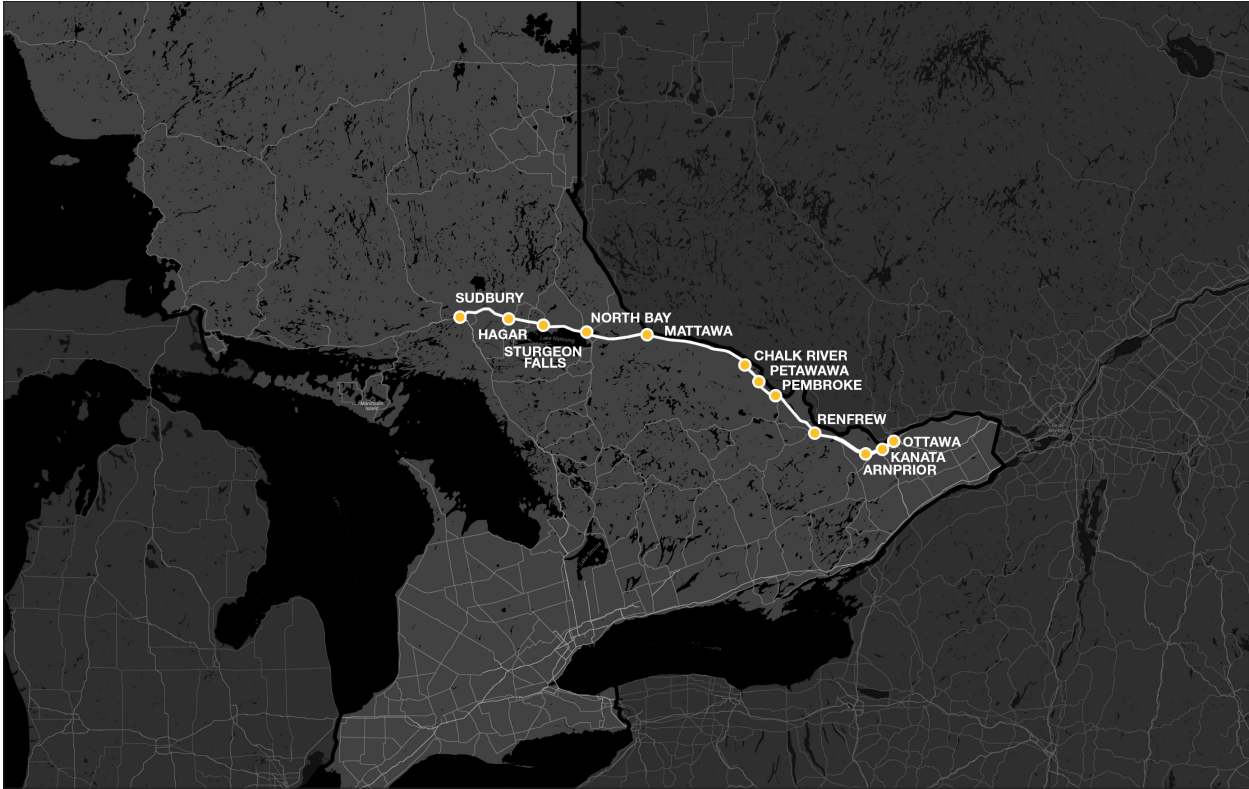

OTTAWA - NORTH BAY - SUDBURY

How to Read our Schedules

Step 1: Find the station or stop you are departing from. They are listed vertically on the left hand column.

Step 2: Note the schedule number as it indicates a bus trip (example 711 is the daily trip leaving Toronto at 9:15 am). There may be multiple buses leaving a stop per day therefore each trip has a unique schedule number.

Step 3: Look for the available departure times and verify that your destination is on that trip. Not all buses stop at every location. If you see an arrow or line marked on the trip it indicates that the bus is an express bus and will stop at only select locations.

SCHEDULE #/No D'HORAIRE 501

Westbound / Vers l'ouest
OTTAWA>NORTH BAY>SUDBURY

Effective : May 10, 2026
en vigueur le 10 mai, 2026

TRIP #/N° DE VOYAGE	location details	1503	1505	1507	
FREQUENCY/FRÉQUENCE	détails de l'arrêt	MON to FRI	SUN to FRI	DAILY	
		LUN à VEN	DIM à VEN	QUOTIDIEN	
Ottawa - VIA Rail		-	-	10:15	-
Ottawa - Hospital General Campus/l'Hôpital d'Ottawa		-	-	10:27	-
Ottawa - CHEO Hospital/ l'Hôpital CHEO		-	-	10:30	-
Kanata - OC Transpo Terry Fox Stop		-	-	10:55	-
Arnprior		-	-	11:24	-
Renfrew		-	-	11:45	-
Cobden		-	-	⌚	-
Pembroke		-	-	12:40	-
Petawawa		-	-	13:05	-
Petawawa		-	-	13:20	-
Chalk River		-	-	13:35	-
Deep River		-	-	13:43	-
Point Alexander		-	-	⌚	-
Rolphton		-	-	⌚	-
Stonecliffe		-	-	⌚	-
Deux Rivières		-	-	⌚	-
Mattawa		-	-	14:51	-
Rutherglen		-	-	⌚	-
North Bay		-	-	15:35	-
North Bay		05:15	13:45	15:50	-
North Bay - Regional Health Centre/Centre Régional de Santé		05:20	13:50	16:03	-
Sturgeon Falls		05:55	14:25	16:28	-
Verner		06:05	14:35	16:41	-
Warren		⌚	⌚	⌚	-
Hagar		06:27	14:57	17:03	-
Wahnapitae		⌚	⌚	⌚	-
Sudbury		06:55	15:25	17:35	-