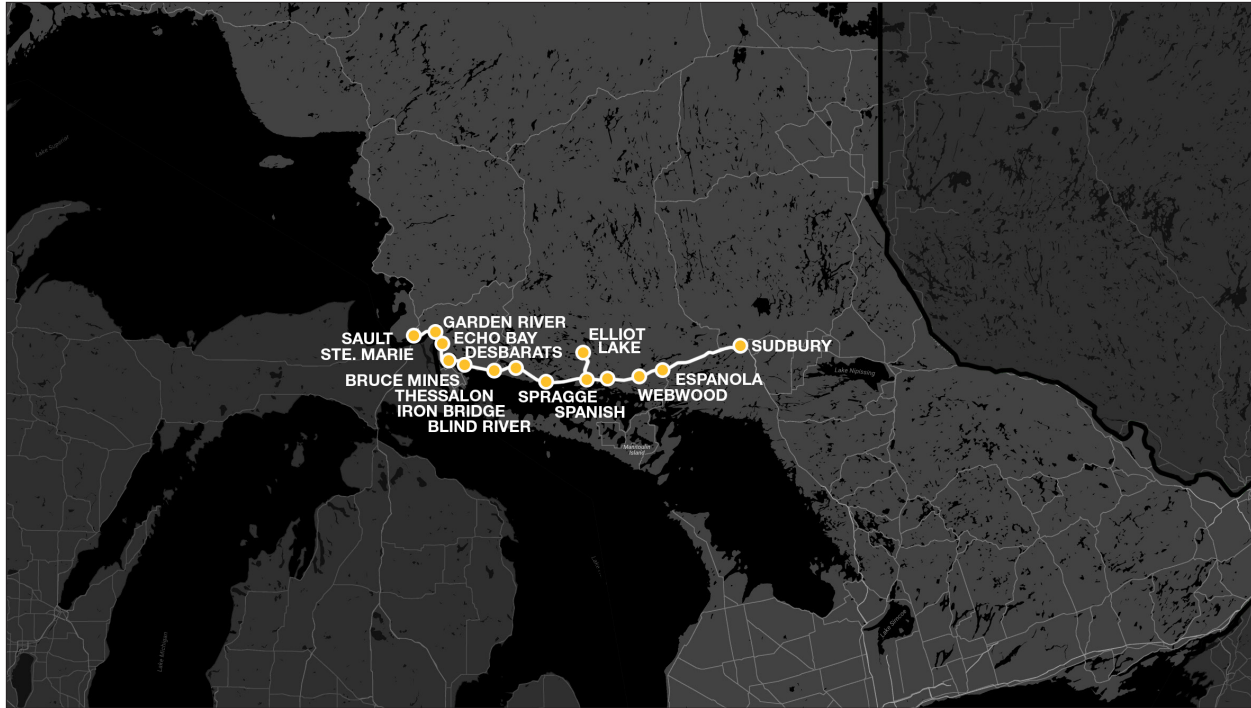

SUDBURY - SAULT STE. MARIE

How to Read our Schedules

Step 1:

Find the station or stop you are departing from. They are listed vertically on the left hand column.

Step 2:

Note the schedule number as it indicates a bus trip (example 711 is the daily trip leaving Toronto at 9:15 am). There may be multiple buses leaving a stop per day therefore each trip has a unique schedule number.

Step 3:

Look for the available departure times and verify that your destination is on that trip. Not all buses stop at every location. If you see an arrow or line marked on the trip it indicates that the bus is an express bus and will stop at only select locations.

SCHEDULE #/No D'HORAIRE 503

Westbound / Vers l'ouest
SUDBURY>SAULT STE MARIE
 Effective : May 10, 2026
 en vigueur le 10 mai, 2026

TRIP #/N° DE VOYAGE	location details détails de l'arrêt	1501 SUN to FRI DIM à VEN	X1512/1513 SUN to FRI DIM à VEN		
FREQUENCY/FRÉQUENCE					
Sudbury	   	18:10	-	-	-
Sudbury - Laurentian University/Université Laurentienne		18:27	-	-	-
Sudbury - Health Sciences North/Horizon Santé-Nord		18:36	-	-	-
Nairn Centre		19:30	-	-	-
Espanola		19:42	-	-	-
Webbwood		19:55	-	-	-
Massey		20:09	-	-	-
Spanish		-	19:45	-	-
Elliot Lake	 	20:23	←→	20:15	-
Spragge	 	20:25		20:30	-
Spragge	 	-		21:00	-
Elliot Lake	 	20:40		-	-
Blind River		20:55		-	-
Blind River		21:15		-	-
Iron Bridge		21:32		-	-
Dumond-Huron Shores Rds/ chemins Dumond et Huron Shores		21:47		-	-
Thessalon		21:55		-	-
Big Perch Bay-Braniff Rd/ chemins Big Perch Bay et Braniff		22:10		-	-
Bruce Mines		22:18		-	-
Fisher-Archibald Rd/ chemins Fisher et Archibald		22:36		-	-
Desbarats		22:45		-	-
Barr Rd S/ chemin Barr sud				-	-
Echo Bay				-	-
Garden River				-	-
Sault Ste. Marie - Sault College/ college Sault Ste Marie				-	-
Sault Ste. Marie	   			-	-