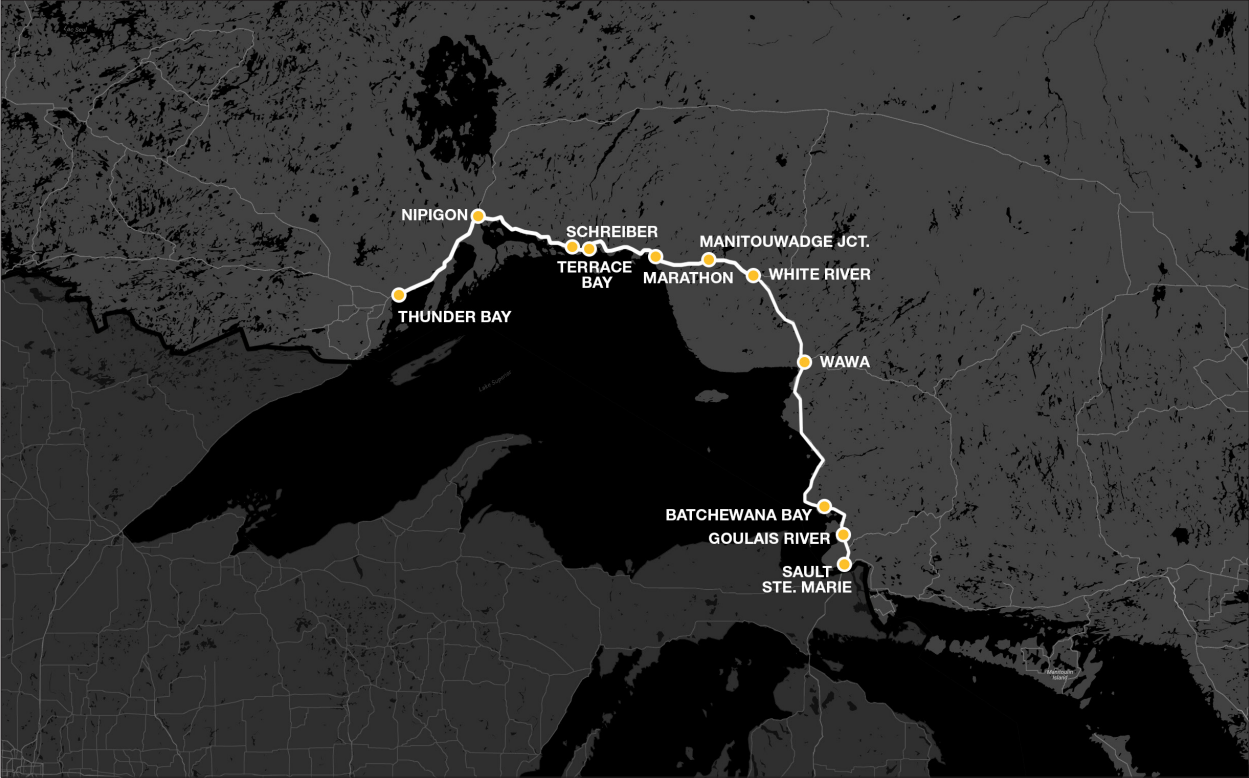

THUNDER BAY - SAULT STE. MARIE

How to Read our Schedules

Step 1: Find the station or stop you are departing from. They are listed vertically on the left hand column.

Step 2: Note the schedule number as it indicates a bus trip (example 711 is the daily trip leaving Toronto at 9:15 am). There may be multiple buses leaving a stop per day therefore each trip has a unique schedule number.

Step 3: Look for the available departure times and verify that your destination is on that trip. Not all buses stop at every location. If you see an arrow or line marked on the trip it indicates that the bus is an express bus and will stop at only select locations.

SCHEDULE #/No D'HORAIRE 601

Northwest / vers le nord-ouest

SAULT STE MARIE>THUNDER BAY

Effective : May 10, 2026

en vigueur le 10 mai, 2026

TRIP #/N° DE VOYAGE	location details détails de l'arrêt	1625			
FREQUENCY/FRÉQUENCE		SUN to FRI			
		DIM à VEN			
Sault Ste. Marie	  	23:00	-	-	-
Sault Ste. Marie - Sault Area Hospital/Hôpital de Sault-Sainte-Marie		23:06	-	-	-
Heyden		23:06	-	-	-
Goulais River		23:27	-	-	-
Batchawana Bay		23:44	-	-	-
Agawa Bay		23:44	-	-	-
Wawa		01:38	-	-	-
Wawa - Rest Stop / aire de repos		01:40	-	-	-
Wawa - Rest Stop / aire de repos		01:55	-	-	-
White River		03:02	-	-	-
Pic Mobert First Nation/Première nation de Pic Mobert		03:18	-	-	-
Manitouwadge Jct	  	03:38	-	-	-
Marathon		04:13	-	-	-
Marathon		04:17	-	-	-
Terrace Bay		05:30	-	-	-
Schreiber		05:45	-	-	-
Pays Plat First Nation / Première nation de Pays Plat		06:06	-	-	-
Nipigon		06:51	-	-	-
Nipigon - Rest stop / aire de repos		06:55	-	-	-
Nipigon - Rest stop / aire de repos		07:10	-	-	-
Thunder Bay - l'hotel Landmark Hotel		08:20	-	-	-
Thunder Bay - Health Sciences Centre/Centre des Sciences de la Santé		08:30	-	-	-
Thunder Bay - Lakehead University/L'université Lakehead		08:37	-	-	-
Thunder Bay	 	08:45	-	-	-