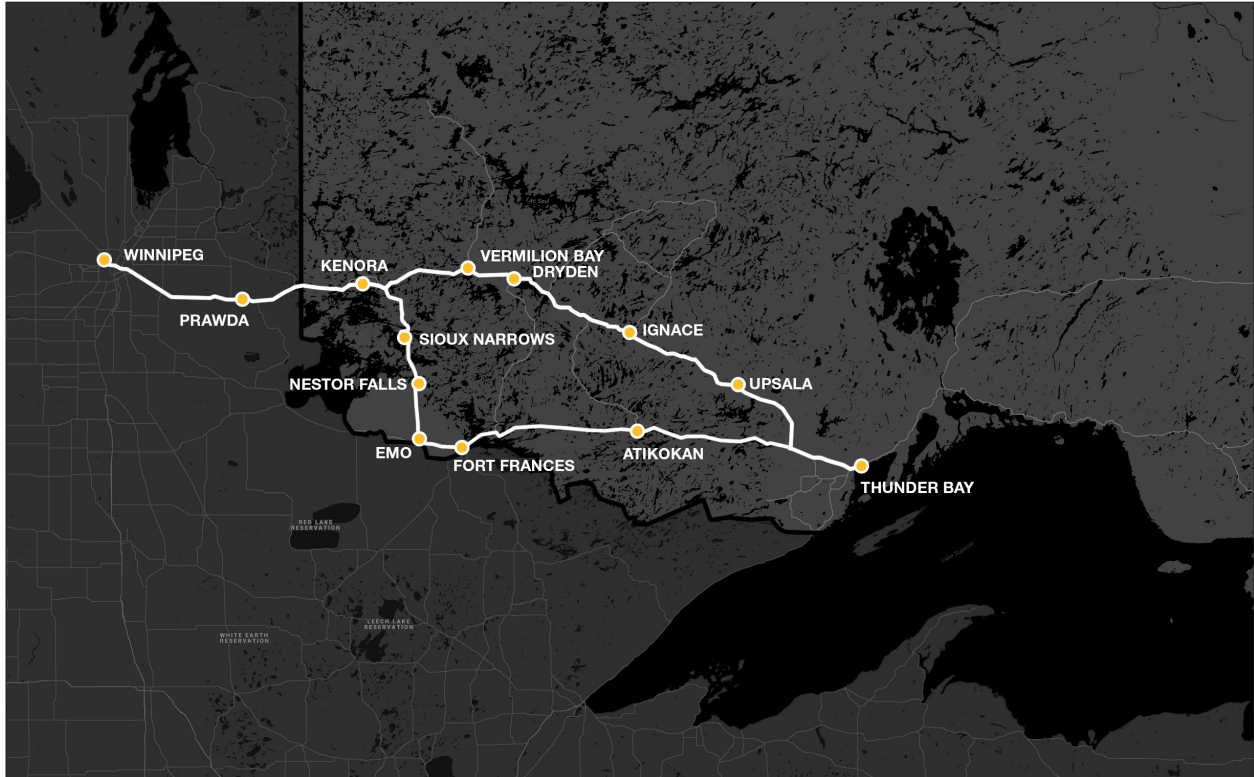

THUNDER BAY - WINNIPEG

How to Read our Schedules

Step 1:

Find the station or stop you are departing from. They are listed vertically on the left hand column.

Step 2:

Note the schedule number as it indicates a bus trip (example 711 is the daily trip leaving Toronto at 9:15 am). There may be multiple buses leaving a stop per day therefore each trip has a unique schedule number.

Step 3:

Look for the available departure times and verify that your destination is on that trip. Not all buses stop at every location. If you see an arrow or line marked on the trip it indicates that the bus is an express bus and will stop at only select locations.

SCHEDULE #/N° D'HORAIRE 603
Westbound / vers l'ouest
THUNDER BAY>WINNIPEG
 Effective : November 28, 2021
 en vigueur le 28 novembre, 2021

TRIP #/N° DE VOYAGE	Stop Details détails d'arrêt				TIMEZONE	1635	1637
FREQUENCY/FRÉQUENCE						MON,WED & FRI LUN,MER et VEN	TUE,THU & SAT MAR,JEU et SAM
Thunder Bay					EST	09:00	09:00
Kakabeka Falls					EST		
Atikokan					ETx	-	10:18
Couchiching F.N./Premiere nation					CT	-	11:58
Fort Frances					CT	-	12:08
Fort Frances					CT	-	12:28
Devlin					CT	-	12:42
Emo					CT	-	12:54
Nestor Falls					CT	-	13:39
Sioux Narrows					CT	-	14:09
Upsala					CT	09:31	-
Ignace					CT	10:44	-
Dryden					CT	11:49	-
Dryden					CT	12:09	-
Vermilion Bay					CT	12:42	-
Kenora					CT	13:44	15:01
Kenora					CT	13:59	15:16
Kenora - Lake of the Woods District Hospital					CT	14:08	15:25
Prawda					CT	15:15	16:32
Prawda					CT	15:20	16:37
Winnipeg - Southdale Mall					CT	16:25	17:42
Winnipeg - Sherbrook St - Hospital - University					CT	16:49	18:06