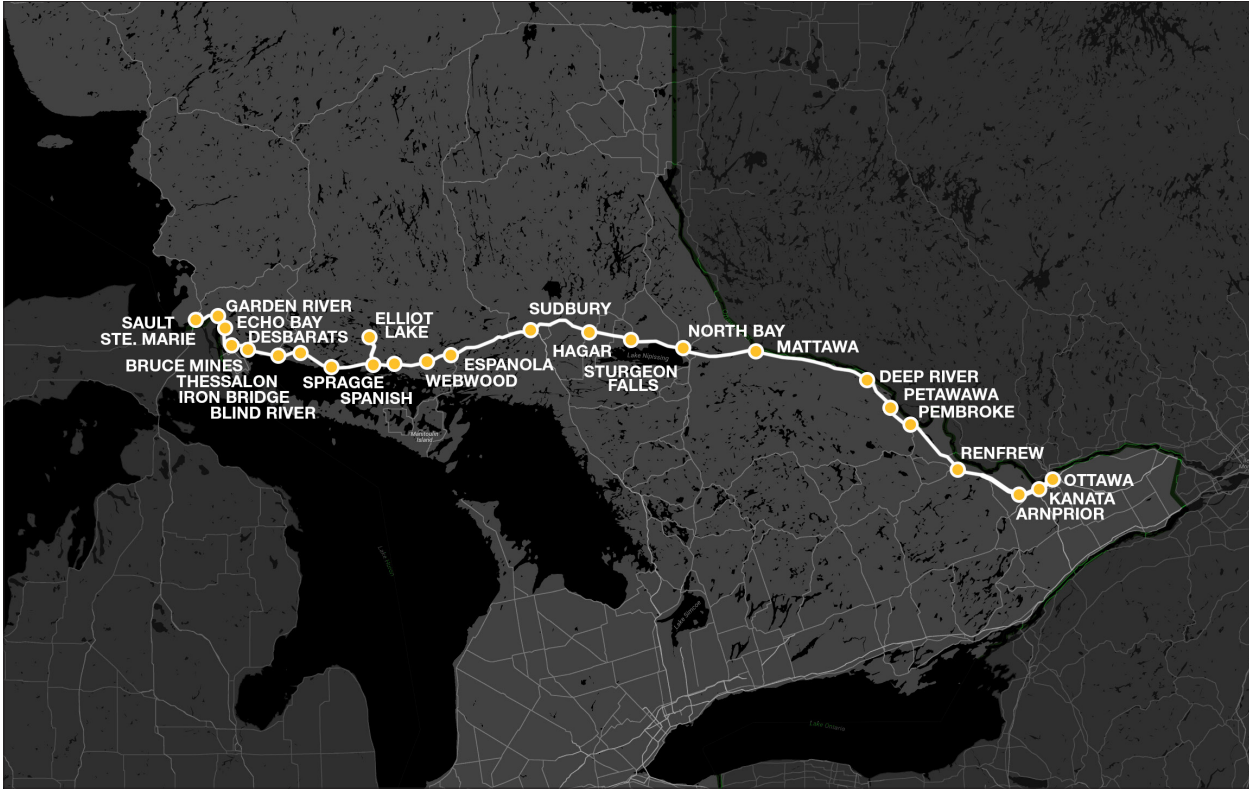

SAULT STE. MARIE - SUDBURY - NORTH BAY - OTTAWA

How to Read our Schedules

Step 1: Find the station or stop you are departing from. They are listed vertically on the left hand column.

Step 2: Note the schedule number as it indicates a bus trip (example 711 is the daily trip leaving Toronto at 9:15 am). There may be multiple buses leaving a stop per day therefore each trip has a unique schedule number.

Step 3: Look for the available departure times and verify that your destination is on that trip. Not all buses stop at every location. If you see an arrow or line marked on the trip it indicates that the bus is an express bus and will stop at only select locations.