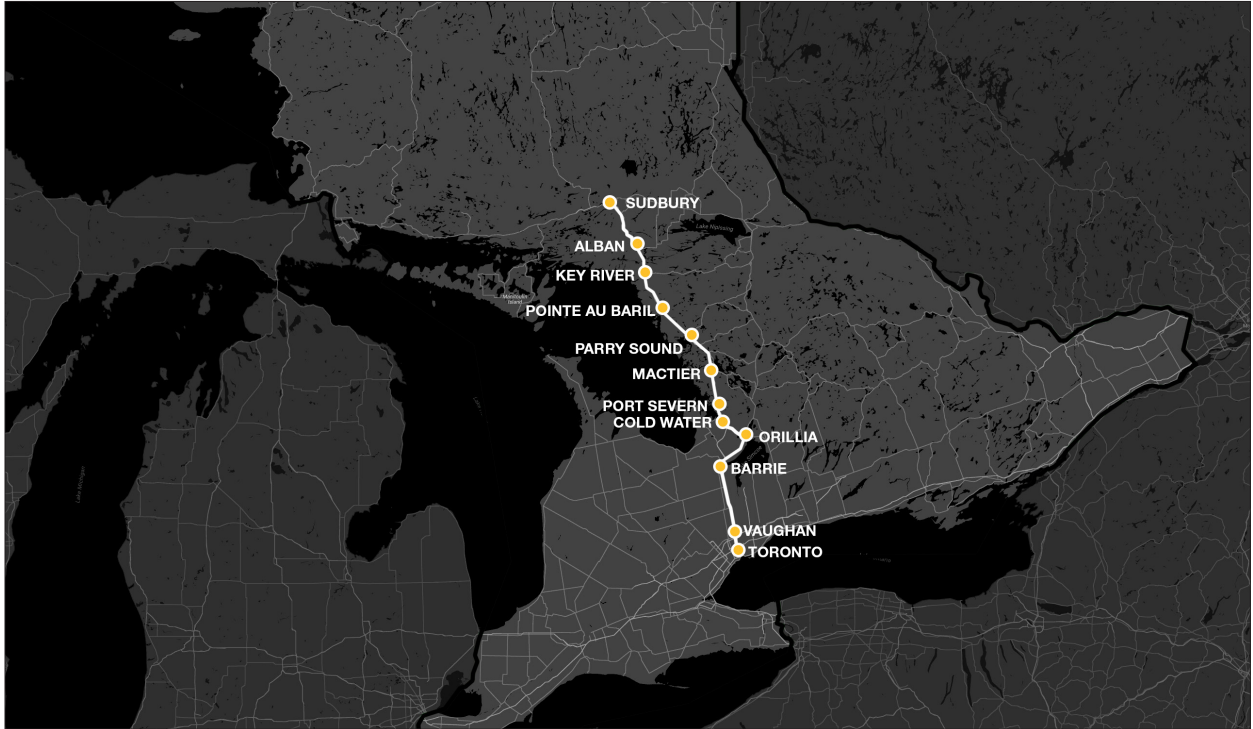

TORONTO - BARRIE - PARRY SOUND - SUDBURY

How to Read our Schedules

Step 1:
Find the station or stop you are departing from. They are listed vertically on the left hand column.

Step 2:
Note the schedule number as it indicates a bus trip (example 711 is the daily trip leaving Toronto at 9:15 am). There may be multiple buses leaving a stop per day therefore each trip has a unique schedule number.

Step 3:
Look for the available departure times and verify that your destination is on that trip. Not all buses stop at every location. If you see an arrow or line marked on the trip it indicates that the bus is an express bus and will stop at only select locations.

5/11/2026 14:51

SCHEDULE #/No D'HORAIRE 202

Southbound / Vers le sud

SUDBURY>PARRY SOUND>BARRIE>TORONTO

Effective : May 24, 2026

en vigueur le 24 mai, 2026

TRIP #/N° DE VOYAGE	location details détails de l'arrêt	1234 DAILY QUOTIDIEN	1216 DAILY QUOTIDIEN	1232 DAILY QUOTIDIEN	
FREQUENCY/FRÉQUENCE					
Sudbury	  	07:10	14:00	16:30	-
Sudbury - Laurentian University/Université Laurentienne		-	-	16:50	-
Sudbury - Health Sciences North/Horizon Santé-Nord		-	-	16:59	-
Alban		-	-	17:43	-
Key River		-	-	18:03	-
Byng Inlet		-	-	18:13	-
Pointe Au Baril		-	-	18:28	-
Parry Sound		08:55	15:45	18:56	-
Parry Sound		09:15	16:05	19:11	-
Horseshoe Lake Rd /chemin Horseshoe Lake		⌘	-	⌘	-
Gordon Bay		⌘	-	⌘	-
Mactier		09:45	-	19:42	-
Port Severn		10:15	-	20:09	-
Coldwater		10:22	-	20:23	-
Orillia - Transit	 	-	17:15	20:46	-
Orillia - Memorial Ave/ ave Memorial		-	17:23	20:54	-
Barrie Allandale Transit Terminal	   	11:09	17:51	21:19	-
King City GO Station/ gare GO	 	11:52	-	-	-
Toronto - Vaughan-407 terminal/ gare 407	 	12:15	18:47	22:10	-
Toronto - Yorkdale	 	12:40	19:00	22:24	-
Toronto - Union Station Bus Terminal / gare d'autocar	   	-	-	22:55	-