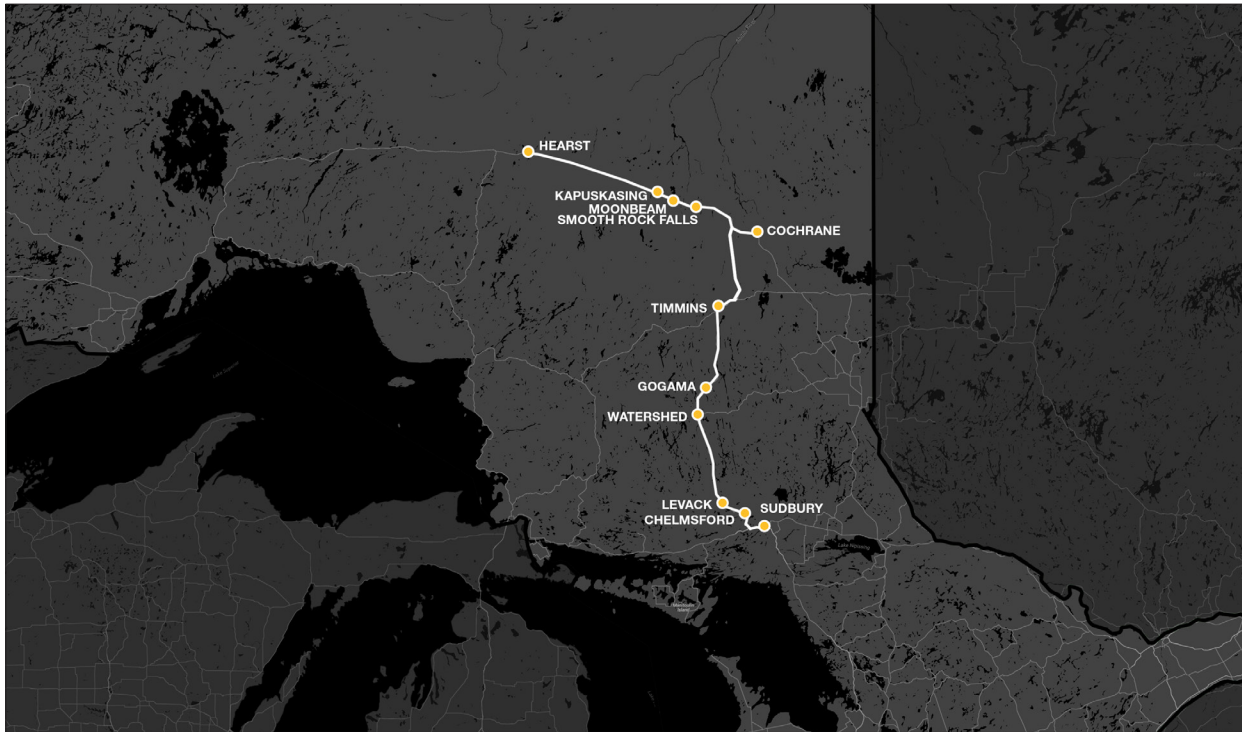

## SUDBURY - TIMMINS - HEARST

### How to read our schedules

**Step 1:**

Find the station or stop you are departing from. They are listed vertically on the left hand column.

**Step 2:**

Note the schedule number as it indicates a bus trip (example 711 is the daily trip leaving North Bay at 9:15 a.m.). There may be multiple buses leaving a stop per day therefore each trip has a unique schedule number.

**Step 3:**

Look for the available departure times and verify that your destination is on that trip. Not all buses stop at every location. If you see an arrow or line marked on the trip it indicates that the bus is an express bus and will stop at only select locations.

## SCHEDULE #/No D'HORAIRE 401

Northbound / Vers le nord  
SUDBURY>TIMMINS>HEARST

Effective : May 24, 2026  
en vigueur le 24 mai, 2026

TRIP #/N° DE VOYAGE	location details détails de l'arrêt	1411 SUN to FRI DIM à VEN	1401 TUE, THU & SUN MAR, JEU et DIM		
<b>FREQUENCY/FRÉQUENCE</b>					
Sudbury	  	18:00	-	-	-
Azilda			-	-	-
Chelmsford		18:30	-	-	-
Dowling			-	-	-
Levack		18:48	-	-	-
Cartier			-	-	-
Half Way Lake			-	-	-
Watershed		19:55	-	-	-
Watershed		20:10	-	-	-
Gogama		20:35	-	-	-
Mattagami First Nation/Première nation de Mattagami		21:02	-	-	-
Timmins	 	22:20	-	-	-
Timmins	 	-	23:00	-	-
Timmins - Timmins & District Hospital/l'Hôpital de Timmins et du District		-	23:05	-	-
Cochrane	   	-	00:12	-	-
Cochrane	   	-	00:22	-	-
Smooth Rock Falls		-	01:02	-	-
Strickland		-		-	-
Fauquier		-		-	-
Moonbeam		-	01:35	-	-
Kapuskasing	 	-	02:10	-	-
Val Rita		-		-	-
Harty		-		-	-
Opasatika		-		-	-
Mattice		-		-	-
Val Coté		-		-	-
Hearst	  	-	03:20	-	-