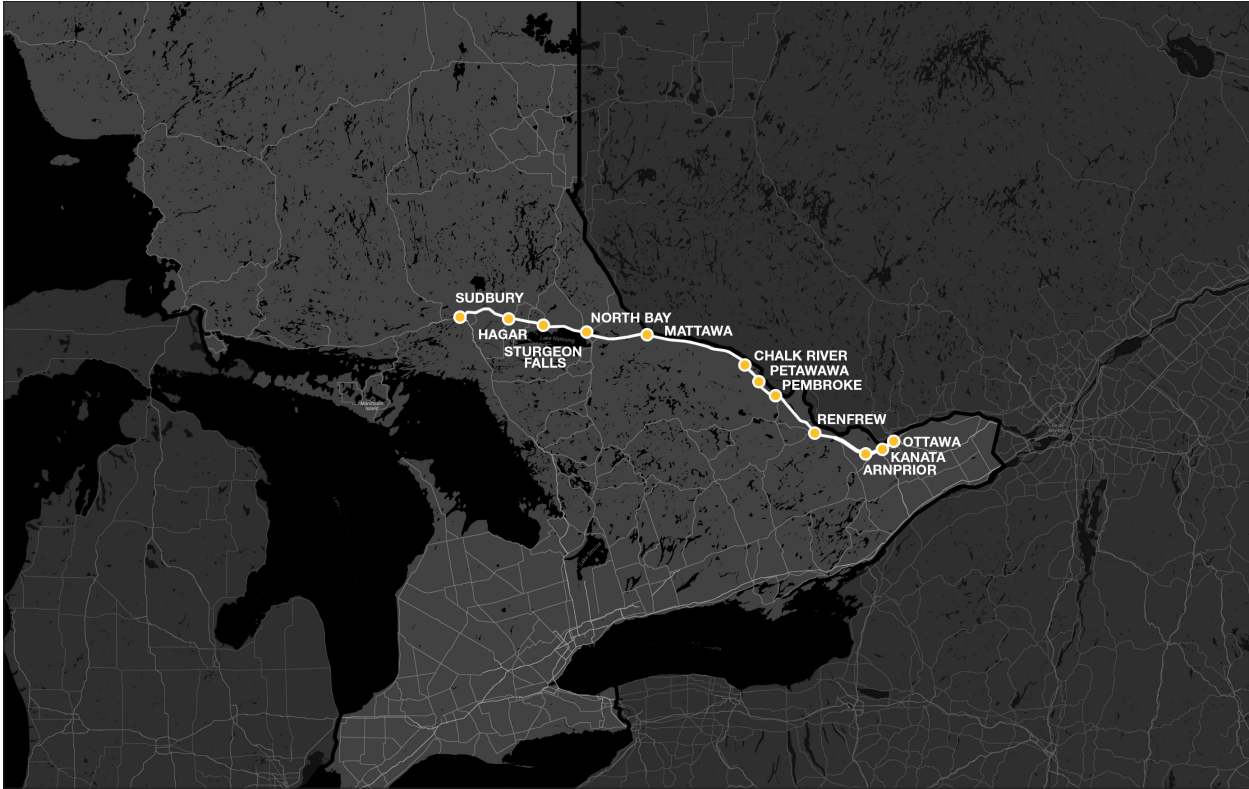

OTTAWA - NORTH BAY - SUDBURY

How to Read our Schedules

Step 1: Find the station or stop you are departing from. They are listed vertically on the left hand column.

Step 2: Note the schedule number as it indicates a bus trip (example 711 is the daily trip leaving Toronto at 9:15 am). There may be multiple buses leaving a stop per day therefore each trip has a unique schedule number.

Step 3: Look for the available departure times and verify that your destination is on that trip. Not all buses stop at every location. If you see an arrow or line marked on the trip it indicates that the bus is an express bus and will stop at only select locations.

## SCHEDULE #/No D'HORAIRE 501

Westbound / Vers l'ouest  
OTTAWA>NORTH BAY>SUDBURY

Effective : May 24, 2026  
en vigueur le 24 mai, 2026

TRIP #/N° DE VOYAGE	location details	1503	1505	1507	
FREQUENCY/FRÉQUENCE	détails de l'arrêt	MON to FRI	SUN to FRI	DAILY	
		LUN à VEN	DIM à VEN	QUOTIDIEN	
Ottawa - VIA Rail		-	-	10:15	-
Ottawa - Hospital General Campus/l'Hôpital d'Ottawa		-	-	10:27	-
Ottawa - CHEO Hospital/ l'Hôpital CHEO		-	-	10:30	-
Kanata - OC Transpo Terry Fox Stop		-	-	10:55	-
Arnprior		-	-	11:24	-
Renfrew		-	-	11:45	-
Cobden		-	-	⌚	-
Pembroke		-	-	12:40	-
Petawawa		-	-	13:05	-
Petawawa		-	-	13:20	-
Chalk River		-	-	13:35	-
Deep River		-	-	13:43	-
Point Alexander		-	-	⌚	-
Rolphton		-	-	⌚	-
Stonecliffe		-	-	⌚	-
Deux Rivières		-	-	⌚	-
Mattawa		-	-	14:51	-
Rutherglen		-	-	⌚	-
North Bay		-	-	15:35	-
North Bay		05:15	13:45	15:50	-
North Bay - Regional Health Centre/Centre Régional de Santé		05:20	13:50	16:03	-
Sturgeon Falls		05:55	14:25	16:28	-
Verner		06:05	14:35	16:41	-
Warren		⌚	⌚	⌚	-
Hagar		06:27	14:57	17:03	-
Wahnapitae		⌚	⌚	⌚	-
Sudbury		06:55	15:25	17:35	-