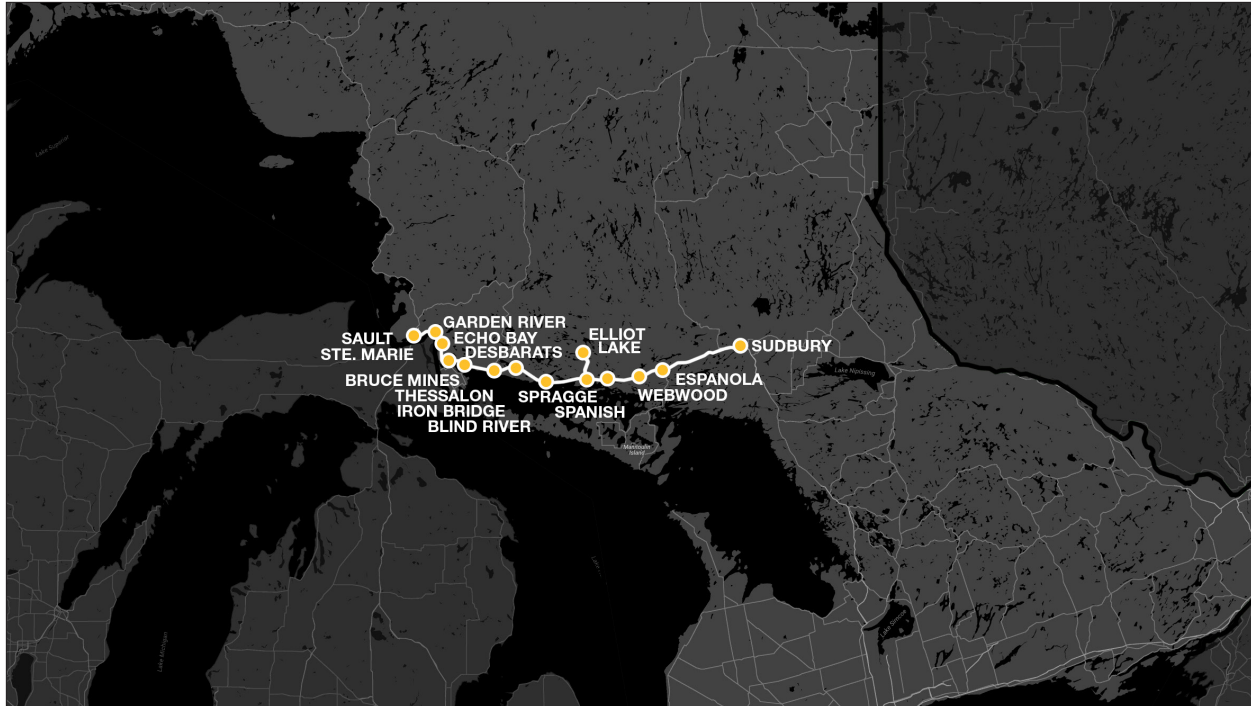

SUDBURY - SAULT STE. MARIE

How to Read our Schedules

Step 1:

Find the station or stop you are departing from. They are listed vertically on the left hand column.

Step 2:

Note the schedule number as it indicates a bus trip (example 711 is the daily trip leaving Toronto at 9:15 am). There may be multiple buses leaving a stop per day therefore each trip has a unique schedule number.

Step 3:

Look for the available departure times and verify that your destination is on that trip. Not all buses stop at every location. If you see an arrow or line marked on the trip it indicates that the bus is an express bus and will stop at only select locations.

SCHEDULE #/No D'HORAIRE 503

Westbound / Vers l'ouest
SUDBURY>SAULT STE MARIE
 Effective : May 24, 2026
 en vigueur le 24 mai, 2026

TRIP #/N° DE VOYAGE			1501	X1512/1513		
FREQUENCY/FRÉQUENCE	location details détails de l'arrêt		SUN to FRI DIM à VEN	SUN to FRI DIM à VEN		
Sudbury			18:10	-	-	-
Sudbury - Laurentian University/Université Laurentienne			18:27	-	-	-
Sudbury - Health Sciences North/Horizon Santé-Nord			18:36	-	-	-
Nairn Centre				-	-	-
Espanola			19:30	-	-	-
Webbwood			19:42	-	-	-
Massey			19:55	-	-	-
Spanish			20:09	-	-	-
Elliot Lake			-	19:45	-	-
Spragge			20:23	←→ 20:15	-	-
Spragge			20:25	20:30	-	-
Elliot Lake			-	21:00	-	-
Blind River			20:40	-	-	-
Blind River			20:55	-	-	-
Iron Bridge			21:15	-	-	-
Dumond-Huron Shores Rds/ chemins Dumond et Huron Shores				-	-	-
Thessalon			21:32	-	-	-
Big Perch Bay-Braniff Rd/ chemins Big Perch Bay et Braniff				-	-	-
Bruce Mines			21:47	-	-	-
Fisher-Archibald Rd/ chemins Fisher et Archibald				-	-	-
Desbarats			21:55	-	-	-
Barr Rd S/ chemin Barr sud				-	-	-
Echo Bay			22:10	-	-	-
Garden River			22:18	-	-	-
Sault Ste. Marie - Sault College/ college Sault Ste Marie			22:36	-	-	-
Sault Ste. Marie			22:45	-	-	-