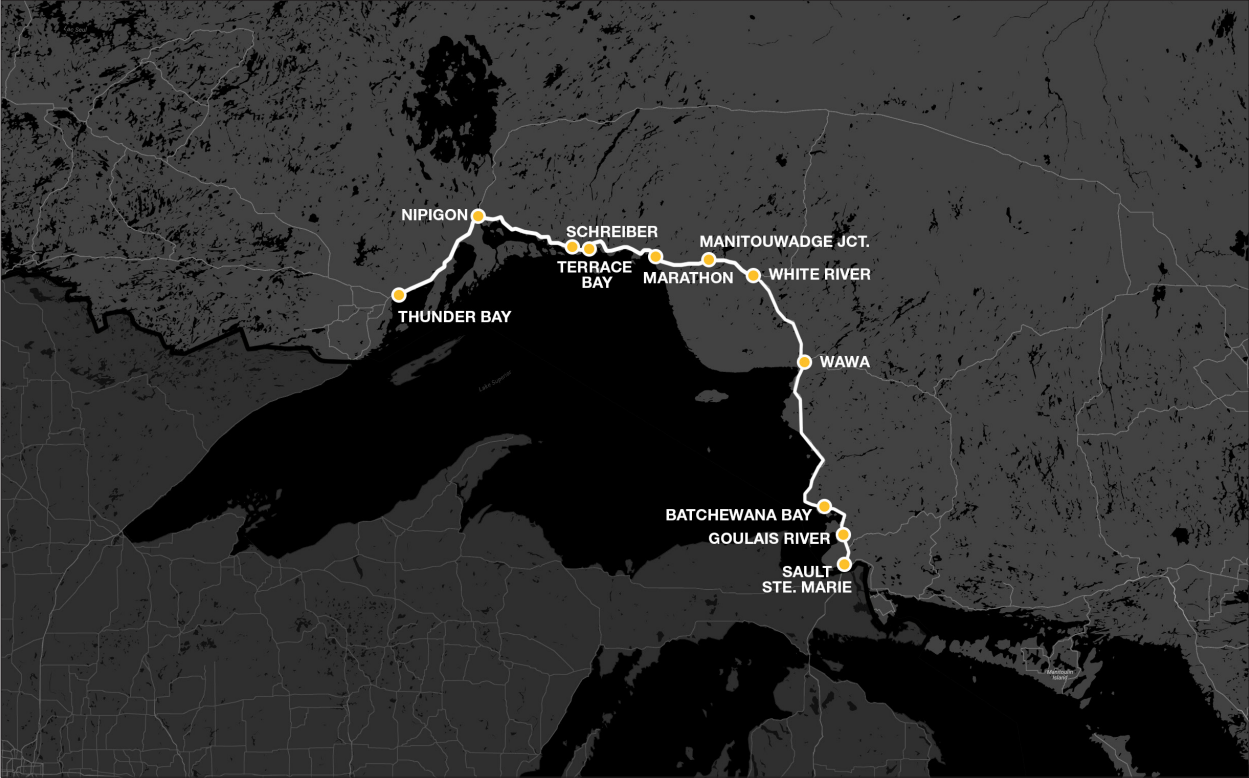

### THUNDER BAY - SAULT STE. MARIE

#### How to Read our Schedules

**Step 1:**  
Find the station or stop you are departing from. They are listed vertically on the left hand column.

**Step 2:**  
Note the schedule number as it indicates a bus trip (example 711 is the daily trip leaving Toronto at 9:15 am). There may be multiple buses leaving a stop per day therefore each trip has a unique schedule number.

**Step 3:**  
Look for the available departure times and verify that your destination is on that trip. Not all buses stop at every location. If you see an arrow or line marked on the trip it indicates that the bus is an express bus and will stop at only select locations.

## SCHEDULE #/No D'HORAIRE 601

Northwest / vers le nord-ouest

SAULT STE MARIE>THUNDER BAY

Effective : May 24, 2026

en vigueur le 24 mai, 2026

TRIP #/N° DE VOYAGE	location details détails de l'arrêt	1625 SUN to FRI DIM à VEN			
FREQUENCY/FRÉQUENCE					
Sault Ste. Marie	  	23:00	-	-	-
Sault Ste. Marie - Sault Area Hospital/Hôpital de Sault-Sainte-Marie		23:06	-	-	-
Heyden		P	-	-	-
Goulais River		23:27	-	-	-
Batchawana Bay		23:44	-	-	-
Agawa Bay		P	-	-	-
Wawa		01:38	-	-	-
Wawa - Rest Stop / aire de repos		01:40	-	-	-
Wawa - Rest Stop / aire de repos		01:55	-	-	-
White River		03:02	-	-	-
Pic Mobert First Nation/Première nation de Pic Mobert		03:18	-	-	-
Manitouwadge Jct	  	03:38	-	-	-
Marathon		04:13	-	-	-
Marathon		04:17	-	-	-
Terrace Bay		05:30	-	-	-
Schreiber		05:45	-	-	-
Pays Plat First Nation / Première nation de Pays Plat		06:06	-	-	-
Nipigon		06:51	-	-	-
Nipigon - Rest stop / aire de repos		06:55	-	-	-
Nipigon - Rest stop / aire de repos		07:10	-	-	-
Thunder Bay - l'hotel Landmark Hotel		08:20	-	-	-
Thunder Bay - Health Sciences Centre/Centre des Sciences de la Santé		08:30	-	-	-
Thunder Bay - Lakehead University/L'université Lakehead		08:37	-	-	-
Thunder Bay	 	08:45	-	-	-