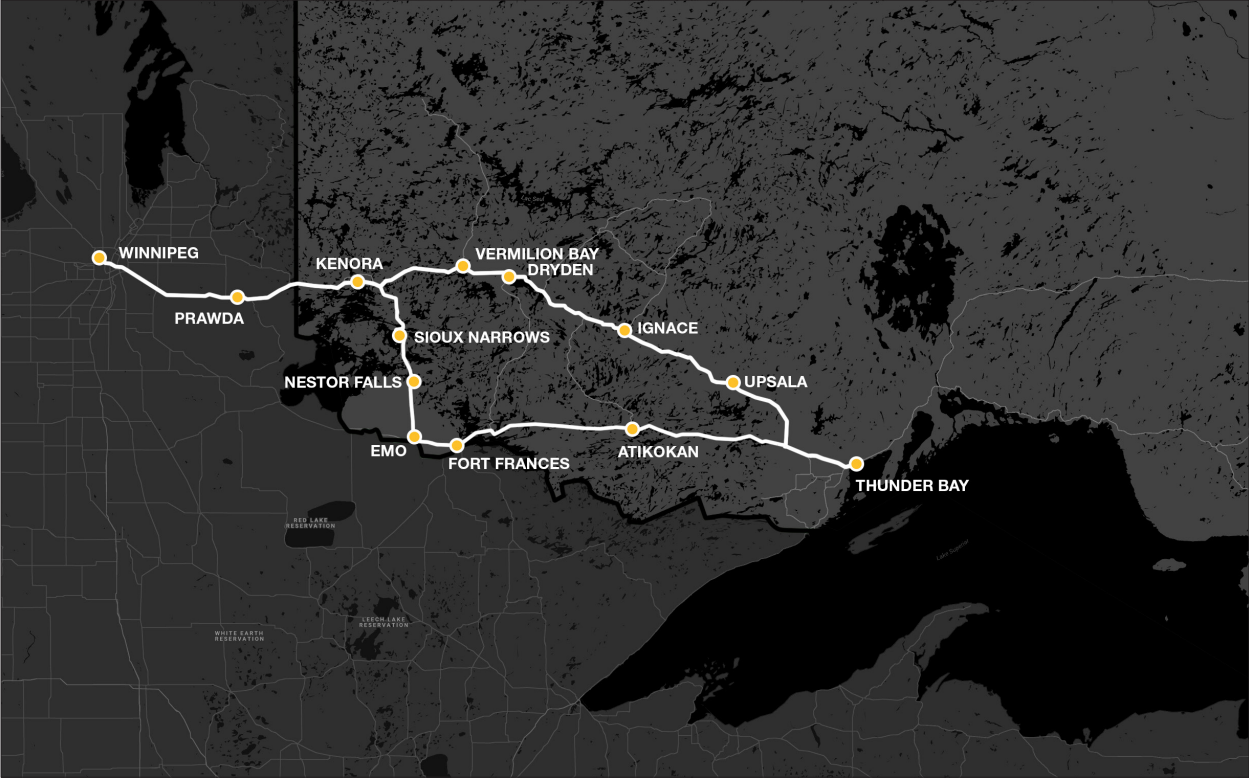

THUNDER BAY - WINNIPEG

How to Read our Schedules

Step 1:
Find the station or stop you are departing from. They are listed vertically on the left hand column.

Step 2:
Note the schedule number as it indicates a bus trip (example 711 is the daily trip leaving Toronto at 9:15 am). There may be multiple buses leaving a stop per day therefore each trip has a unique schedule number.

Step 3:
Look for the available departure times and verify that your destination is on that trip. Not all buses stop at every location. If you see an arrow or line marked on the trip it indicates that the bus is an express bus and will stop at only select locations.