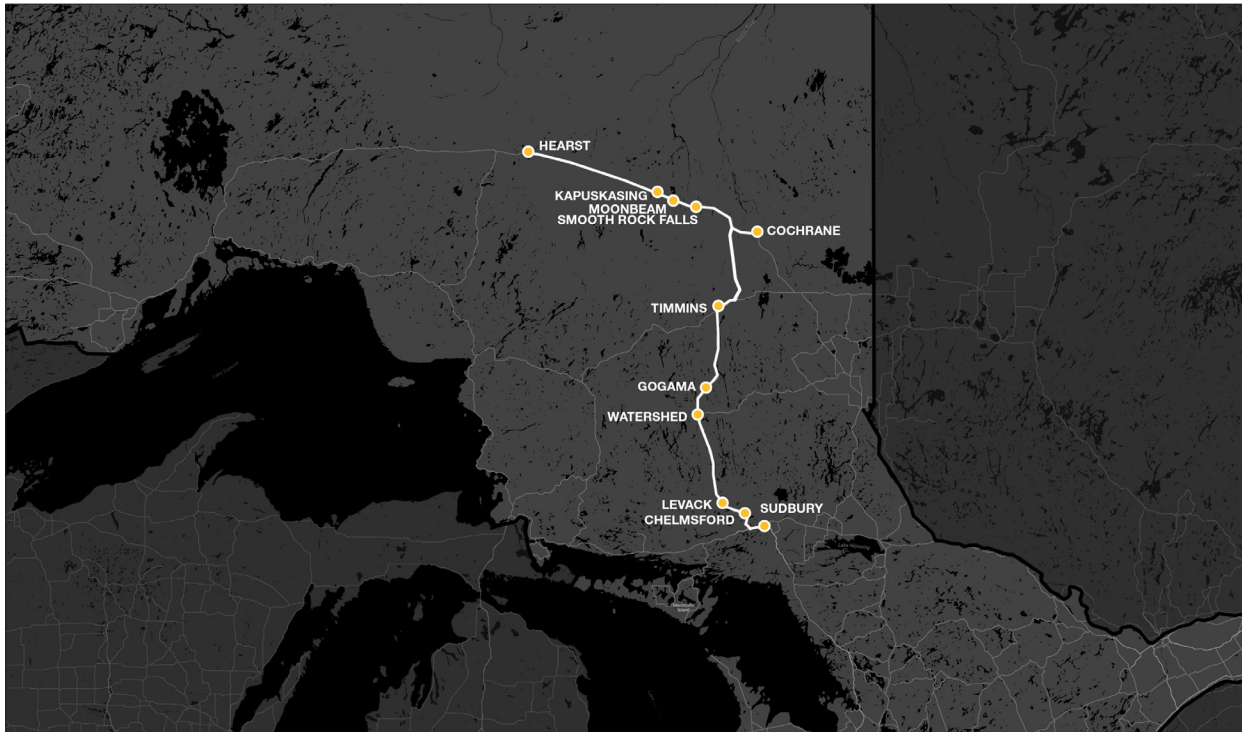

SUDBURY - TIMMINS - HEARST

How to read our schedules

Step 1:

Find the station or stop you are departing from. They are listed vertically on the left hand column.

Step 2:

Note the schedule number as it indicates a bus trip (example 711 is the daily trip leaving North Bay at 9:15 a.m.). There may be multiple buses leaving a stop per day therefore each trip has a unique schedule number.

Step 3:

Look for the available departure times and verify that your destination is on that trip. Not all buses stop at every location. If you see an arrow or line marked on the trip it indicates that the bus is an express bus and will stop at only select locations.

en vigueur le 27 février, 2022

TRIP #/N° DE VOYAGE		1404	1412
FREQUENCY/FRÉQUENCE	Stop Details détails d'arrêt	MON,WED & FRI LUN,MER et VEN	SUN to FRI DIM à VEN
Hearst	  	04:45	-
Val Côté			-
Mattice			-
Opasatika			-
Harty			-
Val Rita			-
Kapuskasing	  	05:50	-
Kapuskasing	  	05:55	-
Moonbeam		06:10	-
Fauquier			-
Strickland			-
Smooth Rock Falls		06:45	-
Cochrane	  	07:20	-
Cochrane	  	07:30	-
Timmins - Timmins & District Hospital/Hôpital de Timmins et du District		08:35	-
Timmins	 	08:40	-
Timmins	 	-	09:10
Mattagami First Nation Rd		-	
Gogama		-	10:35
Watershed		-	11:10
Watershed		-	11:25
Half Way Lake		-	
Cartier		-	
Levack		-	12:30
Dowling		-	
Chelmsford		-	12:55
Azilda		-	
Sudbury - Health Sciences North/Horizon Santé-Nord		-	13:25
Sudbury	  	-	13:45